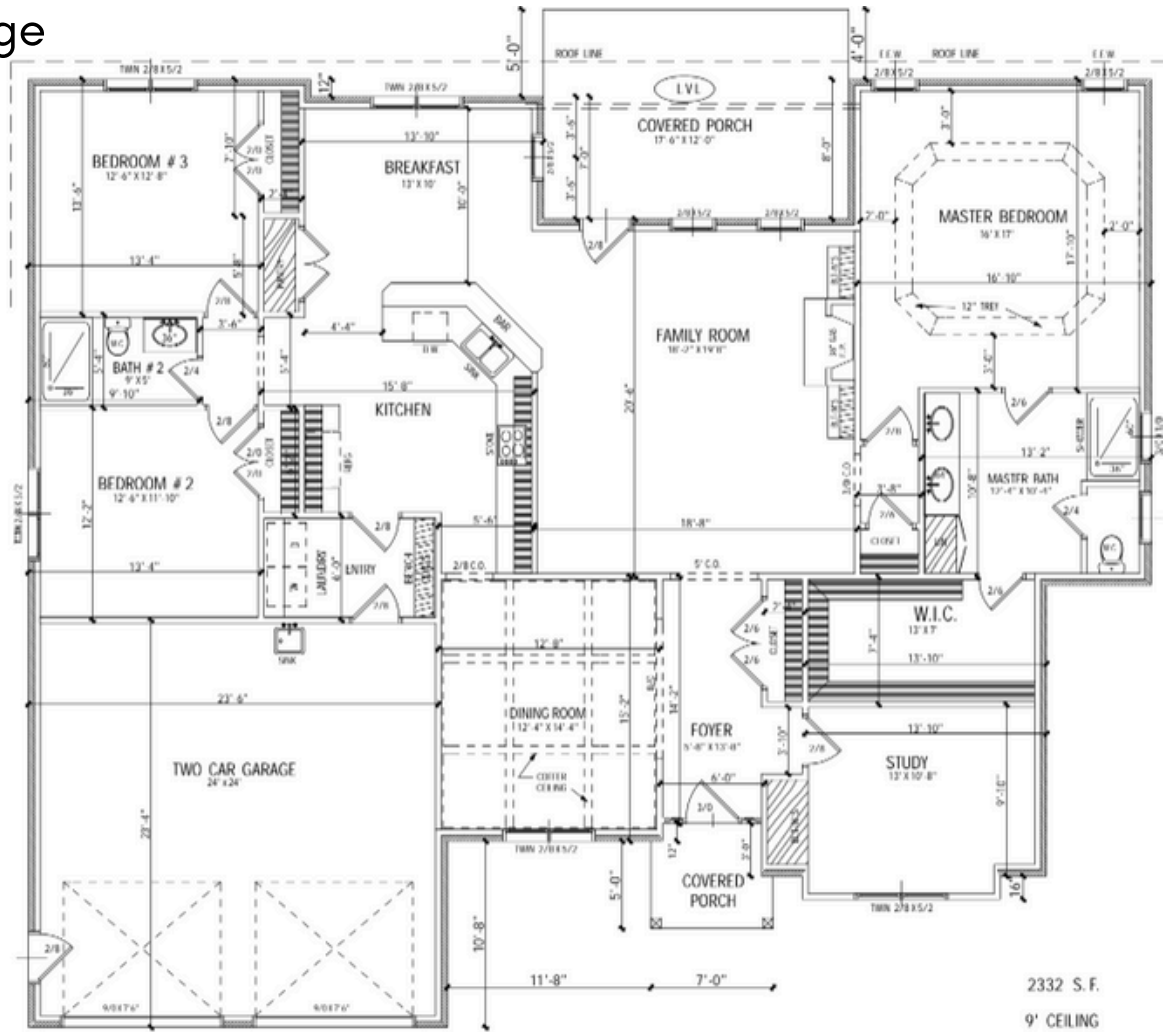

2,332 SQ. FT. | 3 BEDROOMS | 2 BATHS | LARGE STUDY

Custom exterior and interior finish options available including board and batten siding, carriage-style garage doors, black vinyl trim, LVP flooring, Shaker cabinets, Shower tile, and more!

2,332 SQ. FT. | 3 BEDROOMS | 2 BATHS | LARGE STUDY

STANDARD FEATURES

- Open 1-level floor plan
- Study with built-ins
- Kitchen with pantry & breakfast area
- Dining room with coffer ceiling
- Walk-in Closets
- Covered front & back porch
- 2-car garage